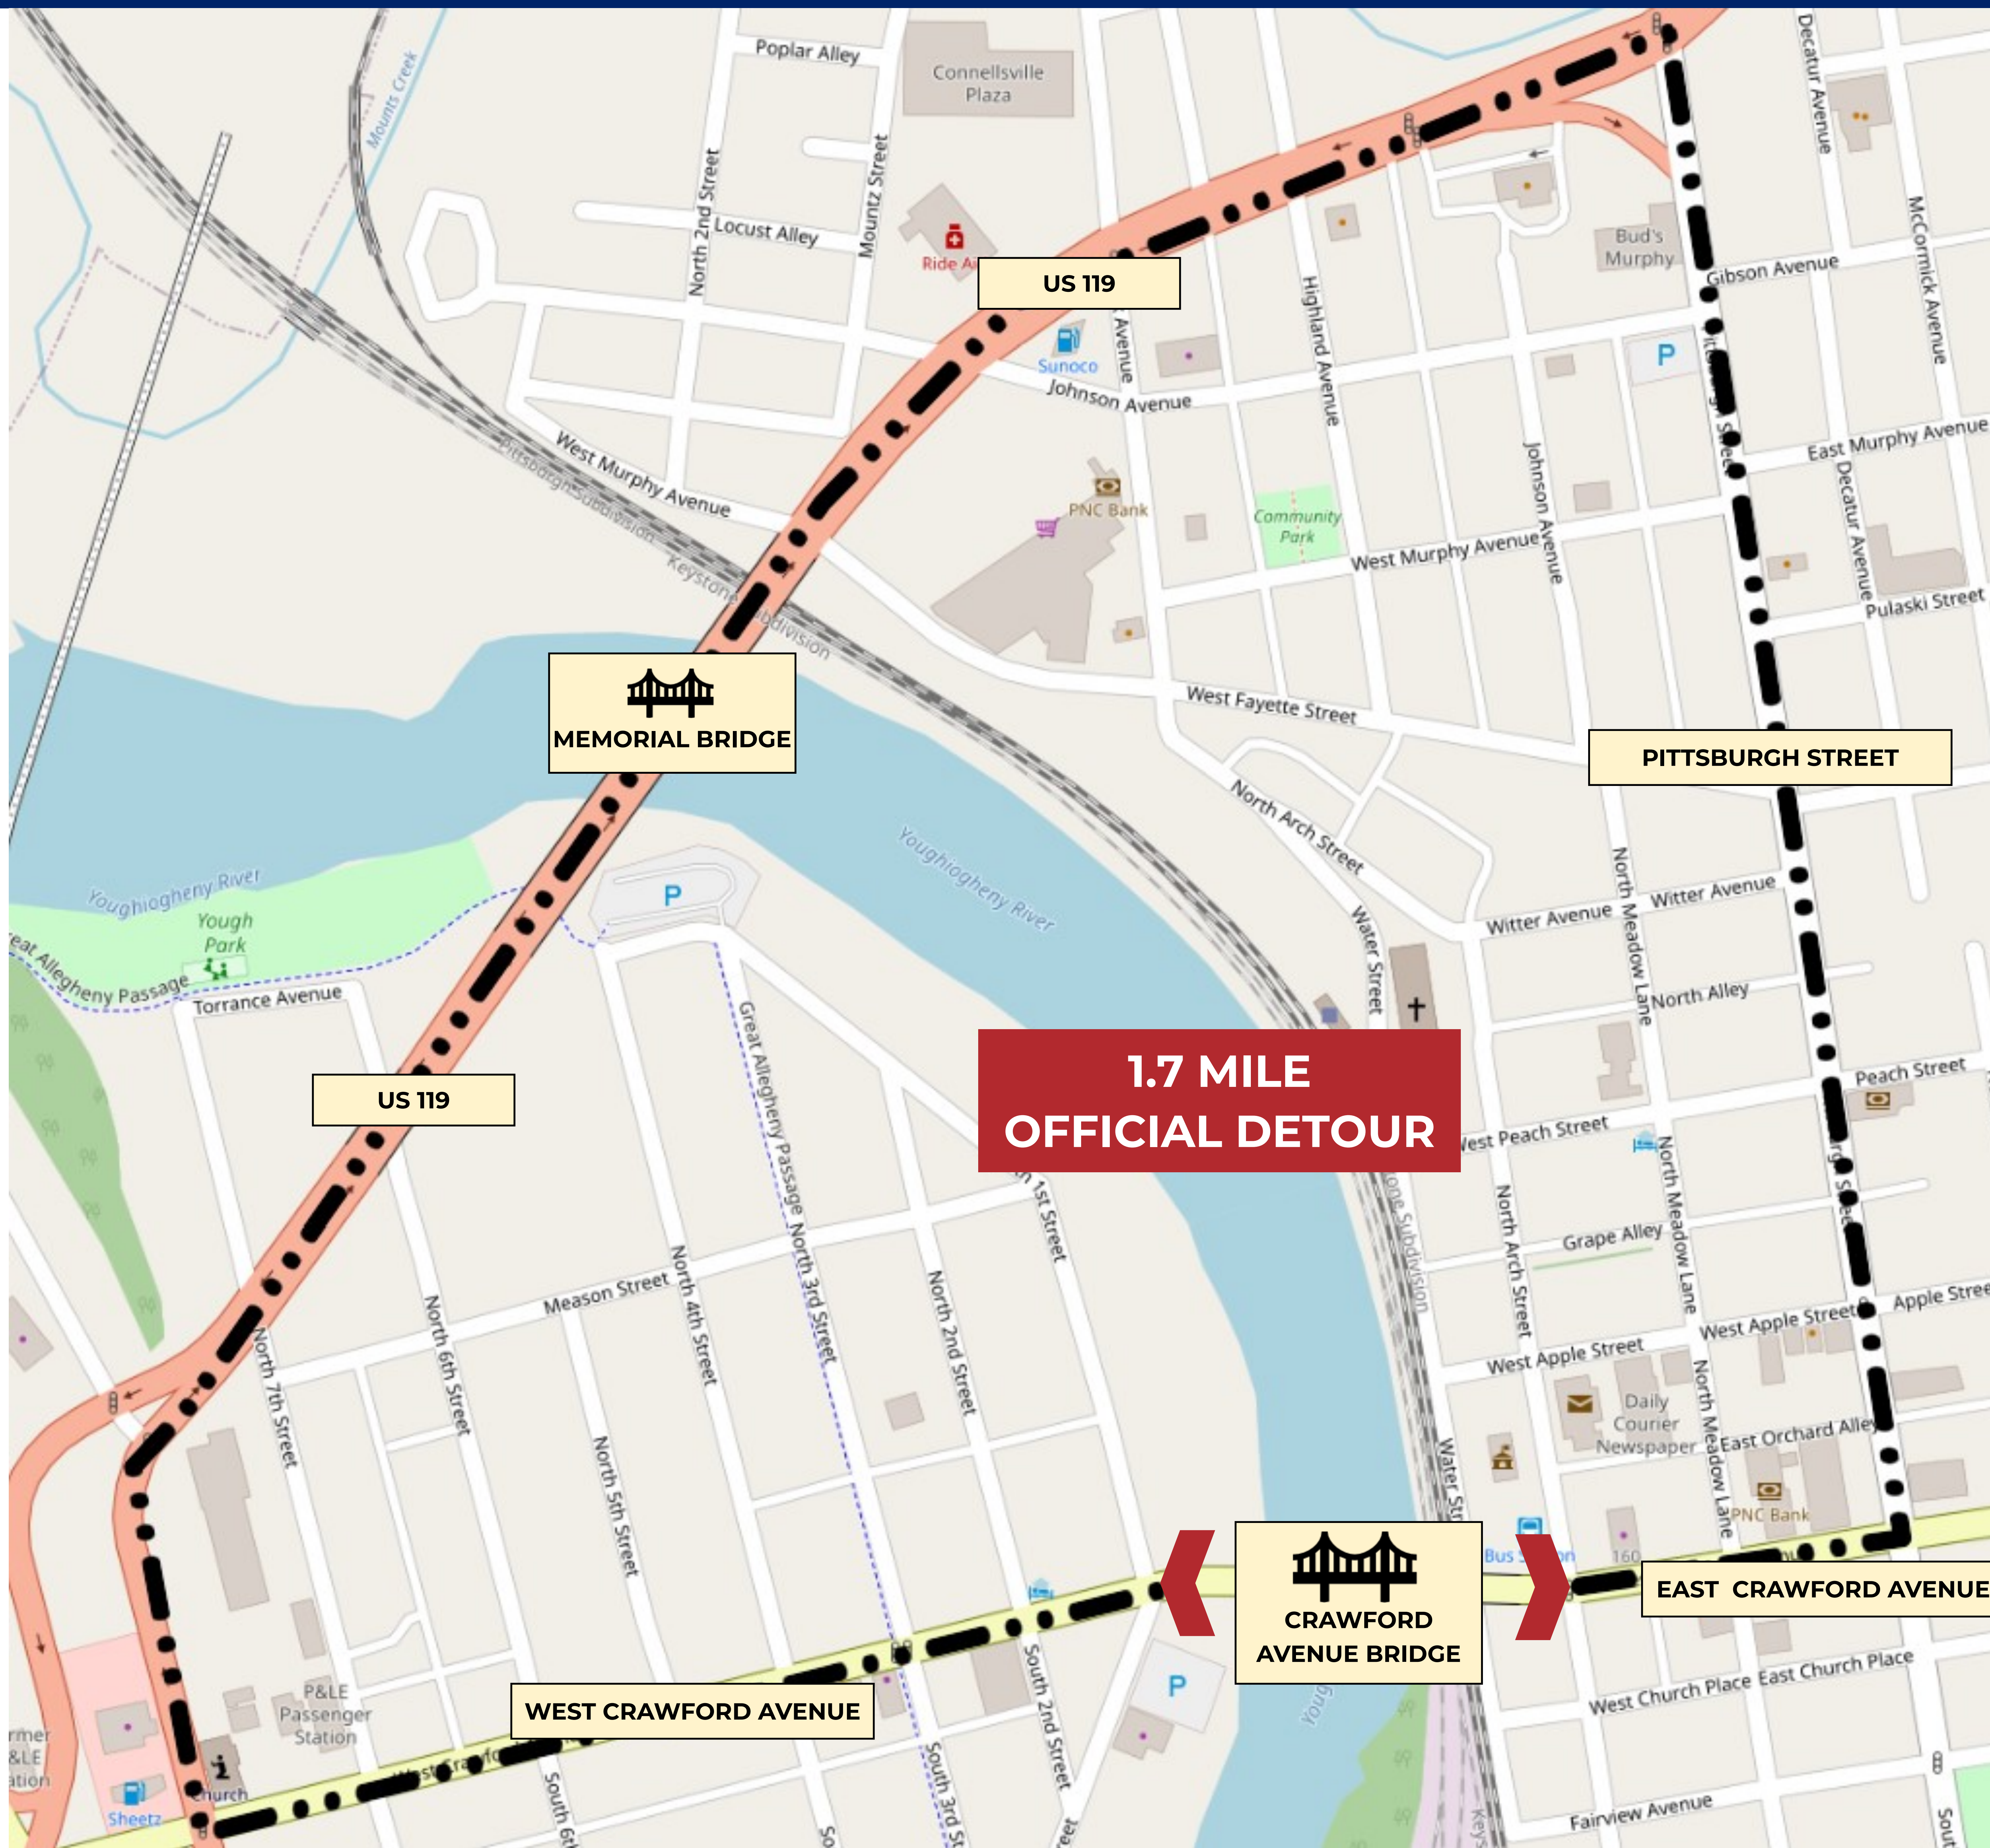

OFFICIAL DETOUR INFORMATION

**DETOUR IN PLACE
JANUARY 9 thru
LATE 2024**

**East Crawford Avenue
open to local traffic to
North Meadow Avenue.**

**West Crawford Avenue
open to local traffic to
South 1st Street.**

**POSTED DETOUR ROUTES
MUST USE STATE ROADS**